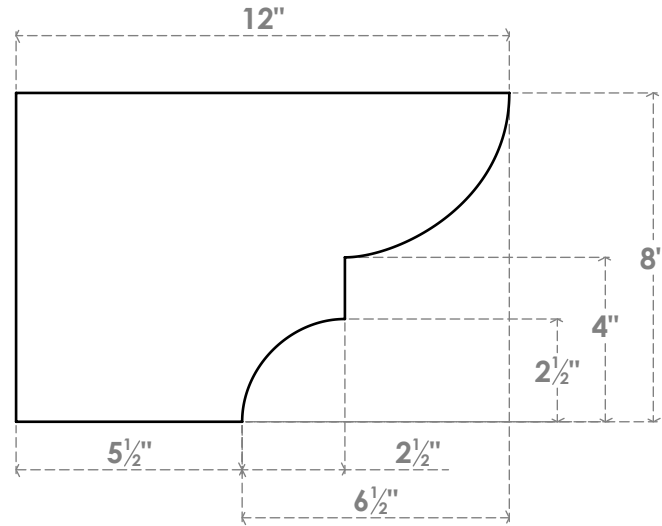

RFTP05X08X12RID

5"W X 8"H X 12"L RIDGEWOOD ARCHITECTURAL GRADE PVC RAFTER TAIL

SIDE PROFILE

FRONT PROFILE

ISOMETRIC

EKENA MILLWORK
 2300 WEST MAIN ST.
 CLARKSVILLE, TX 75426
 TOLL FREE: 866-607-0453
 WWW.EKENAMILLWORK.COM