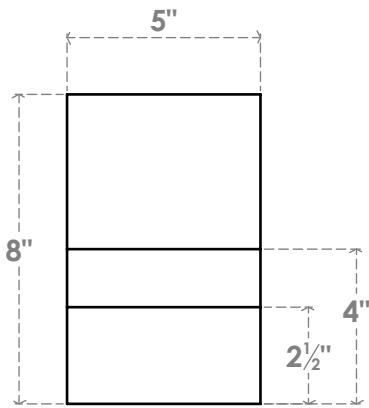

RFTP05X08X12RID

5"W X 8"H X 12"L RIDGEWOOD ARCHITECTURAL GRADE PVC RAFTER TAIL

SIDE PROFILE

FRONT PROFILE

ISOMETRIC

EKENA MILLWORK
 2300 WEST MAIN ST.
 CLARKSVILLE, TX 75426
 TOLL FREE: 866-607-0453
 WWW.EKENAMILLWORK.COM

NOTES

1. INSTALLATION TO BE COMPLETED IN ACCORDANCE WITH MANUFACTURER'S SPECIFICATIONS.
2. DRAWING MAY NOT BE TO SCALE
3. THIS DRAWING IS INTENDED FOR DESIGN AND PLANNING PURPOSES ONLY.
4. ALL INFORMATION CONTAINED HEREIN WAS CURRENT AT THE TIME OF DEVELOPMENT BUT MUST BE REVIEWED AND APPROVED BY THE PRODUCT MANUFACTURER TO BE CONSIDERED ACCURATE.
5. ARCHITECTURAL GRADE PVC PRODUCTS ARE MADE FROM EXPANDED CELLULAR PVC AND COME NATURALLY WHITE BUT MAY BE PAINTED